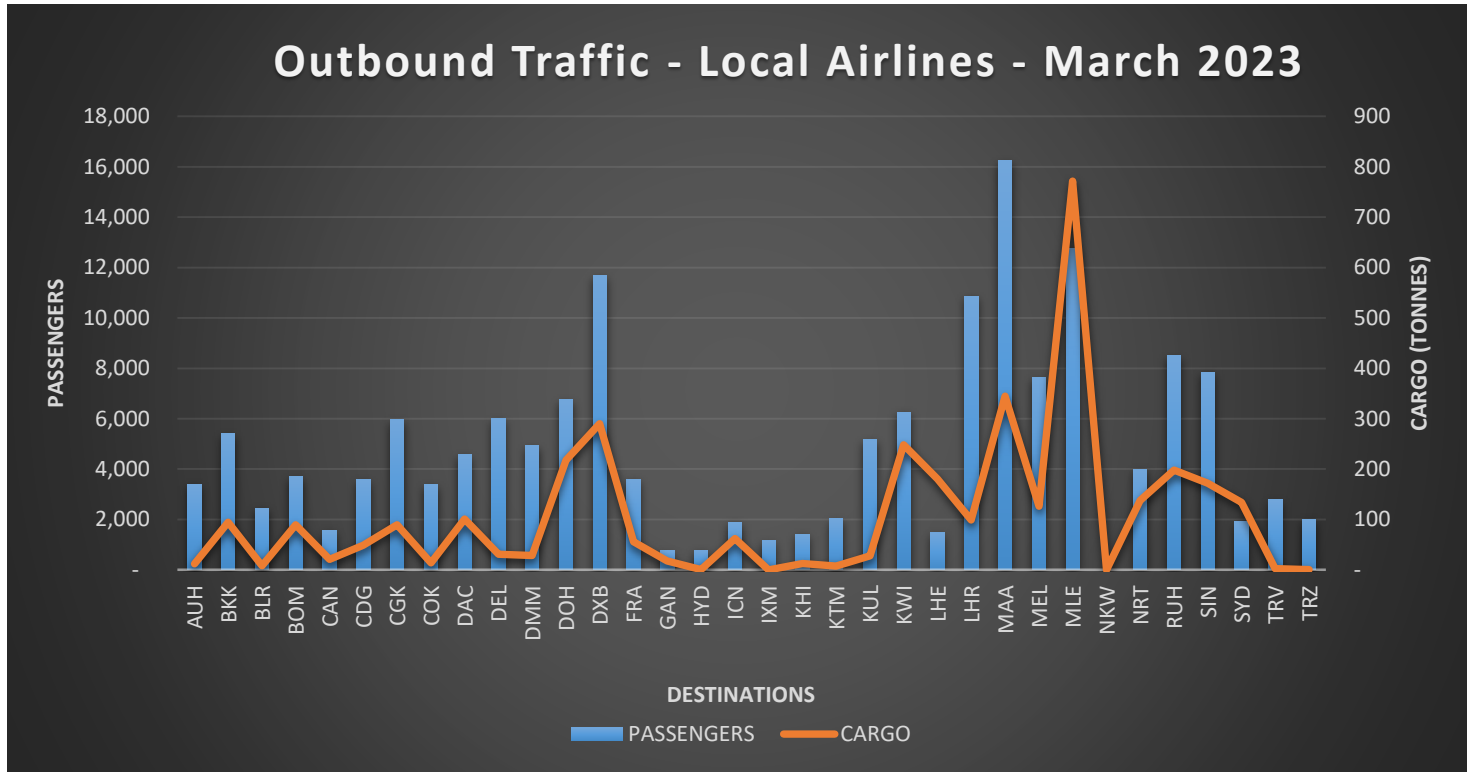

Outbound Traffic – Local & Foreign Airlines – March 2023

Inbound Traffic – Local & Foreign Airlines – March 2023

CIVIL AVIATION AUTHORITY OF SRI LANKA

MARCH 2023