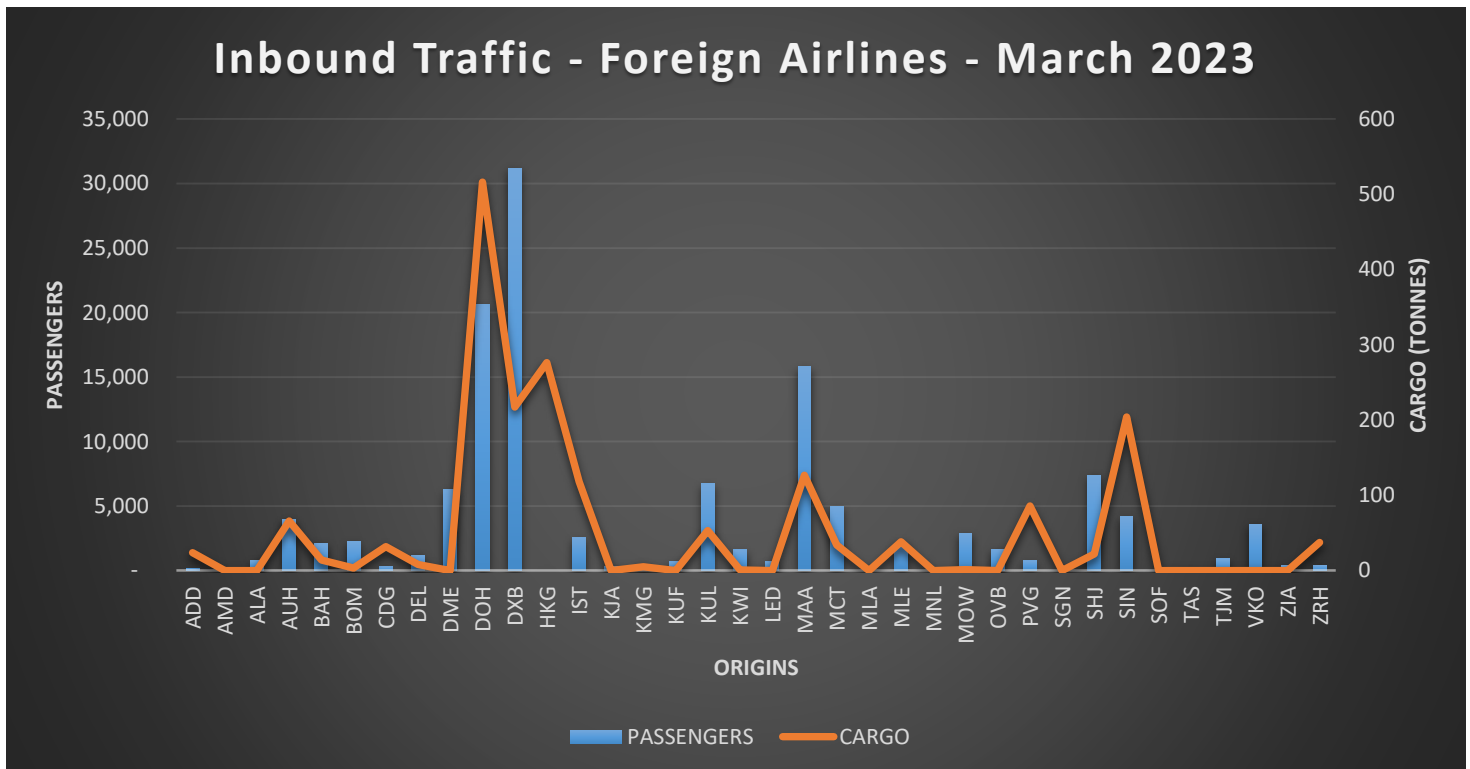

Outbound Traffic – Local & Foreign Airlines – March 2023

Inbound Traffic – Local & Foreign Airlines – March 2023

CIVIL AVIATION AUTHORITY OF SRI LANKA

MARCH 2023