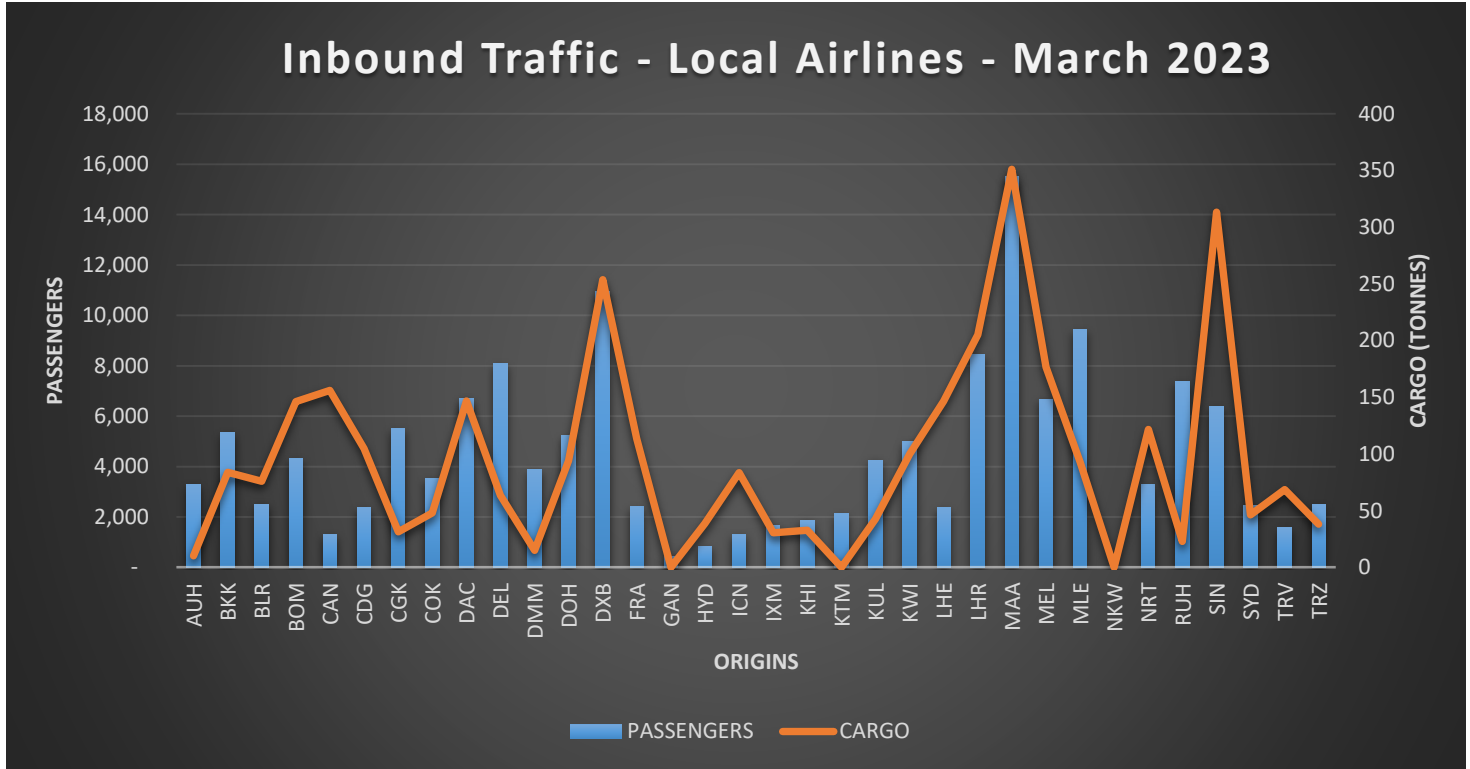

Outbound Traffic – Local & Foreign Airlines – March 2023

Inbound Traffic – Local & Foreign Airlines – March 2023

CIVIL AVIATION AUTHORITY OF SRI LANKA

MARCH 2023