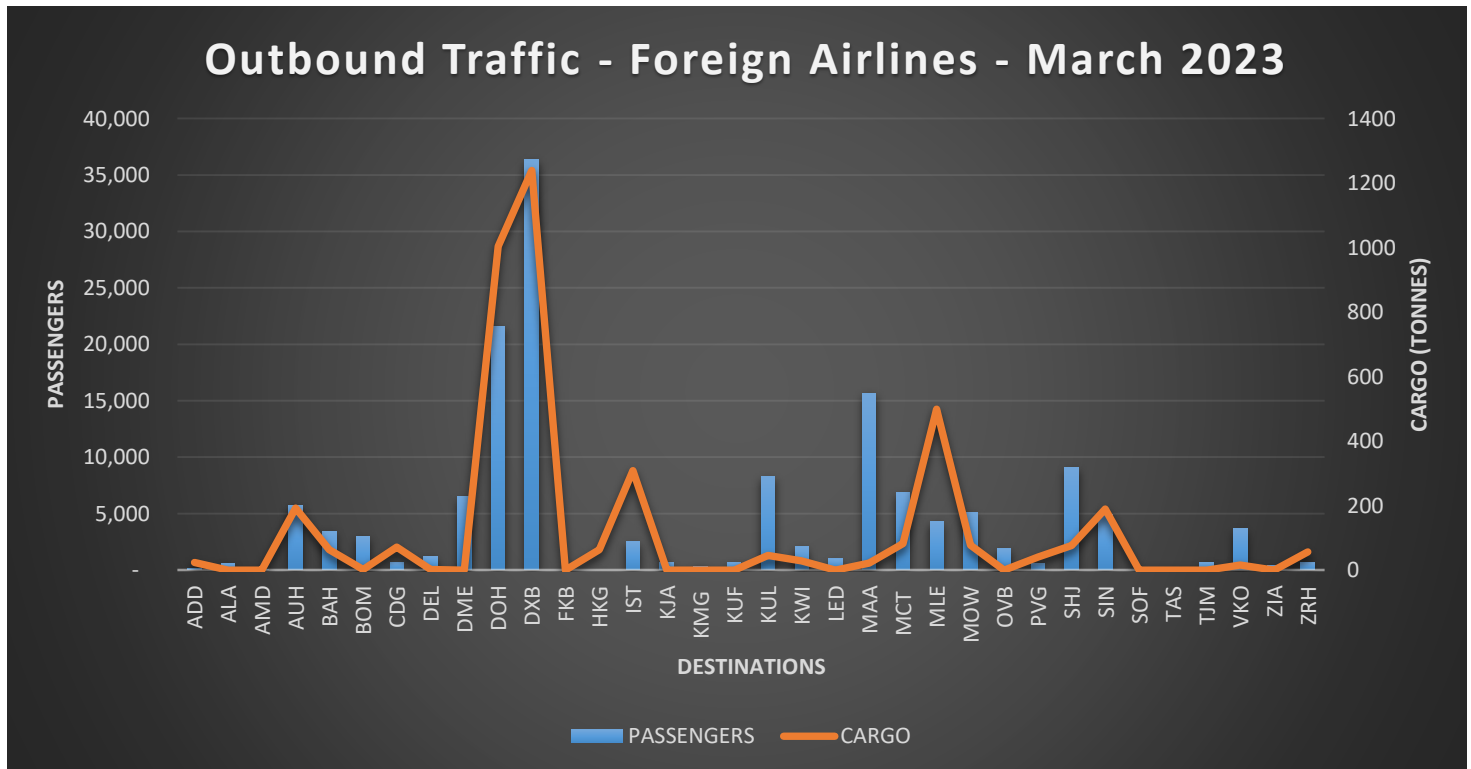

Outbound Traffic – Local & Foreign Airlines – March 2023

Inbound Traffic – Local & Foreign Airlines – March 2023

CIVIL AVIATION AUTHORITY OF SRI LANKA

MARCH 2023