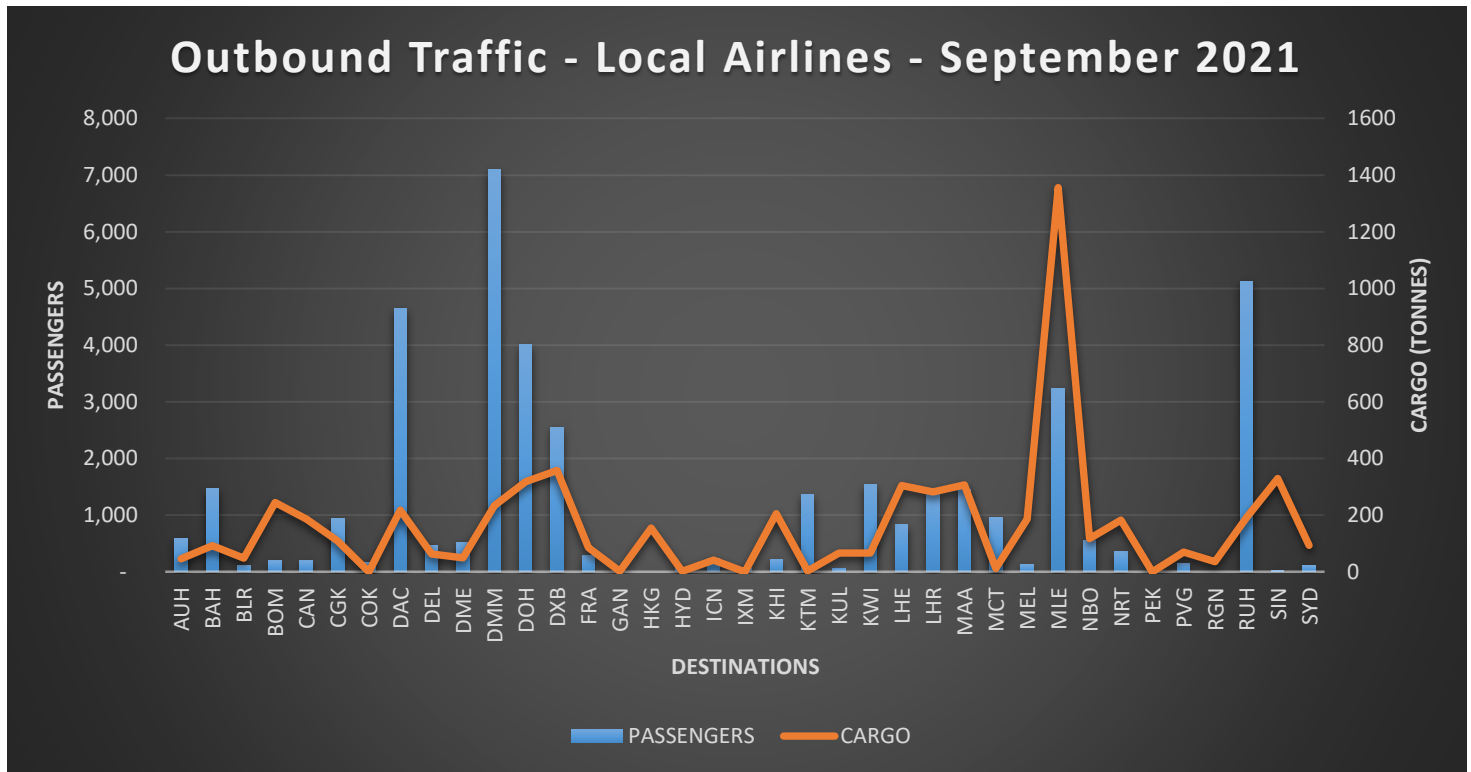

Outbound Traffic – Local & Foreign Airlines – September 2021

Inbound Traffic – Local & Foreign Airlines – September 2021