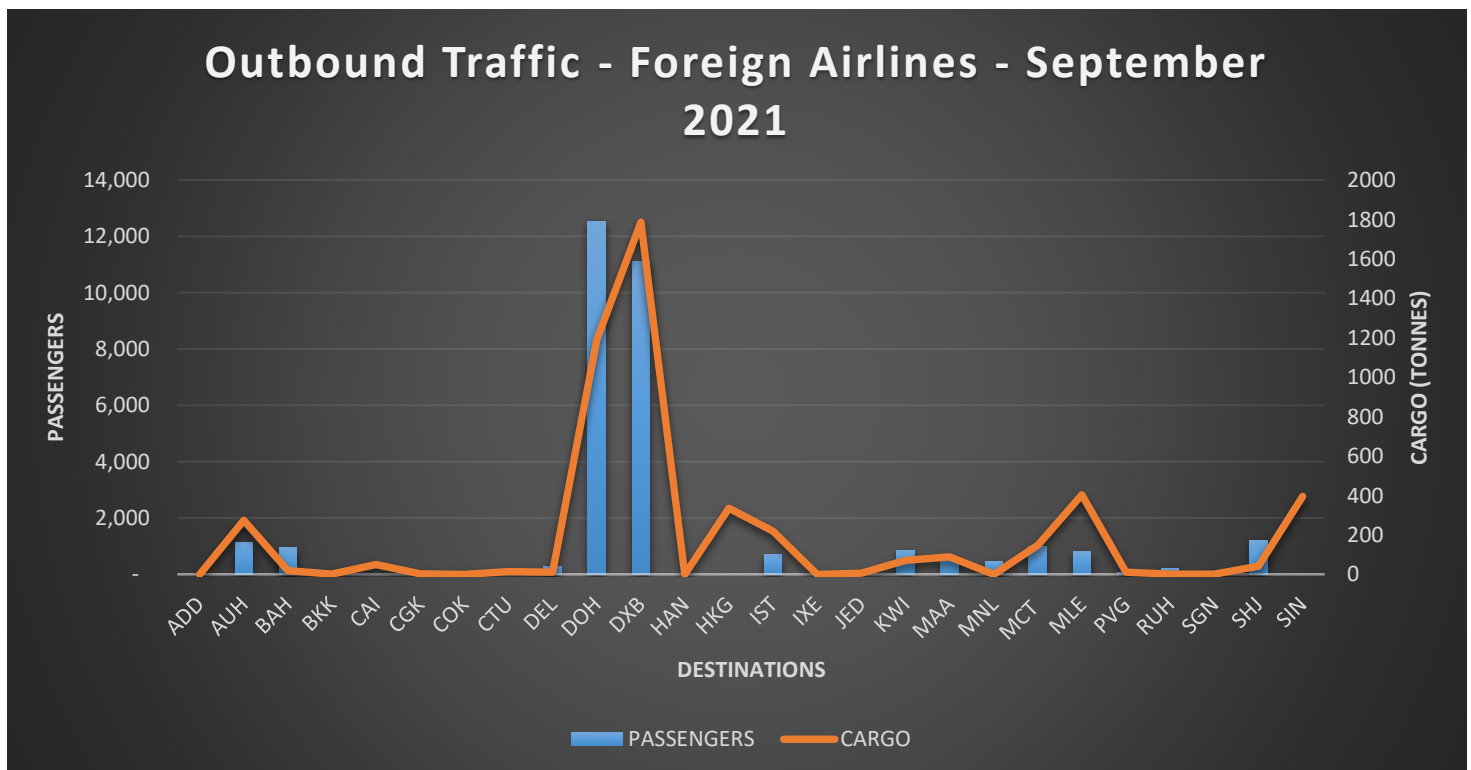

Outbound Traffic – Local & Foreign Airlines – September 2021

Inbound Traffic – Local & Foreign Airlines – September 2021