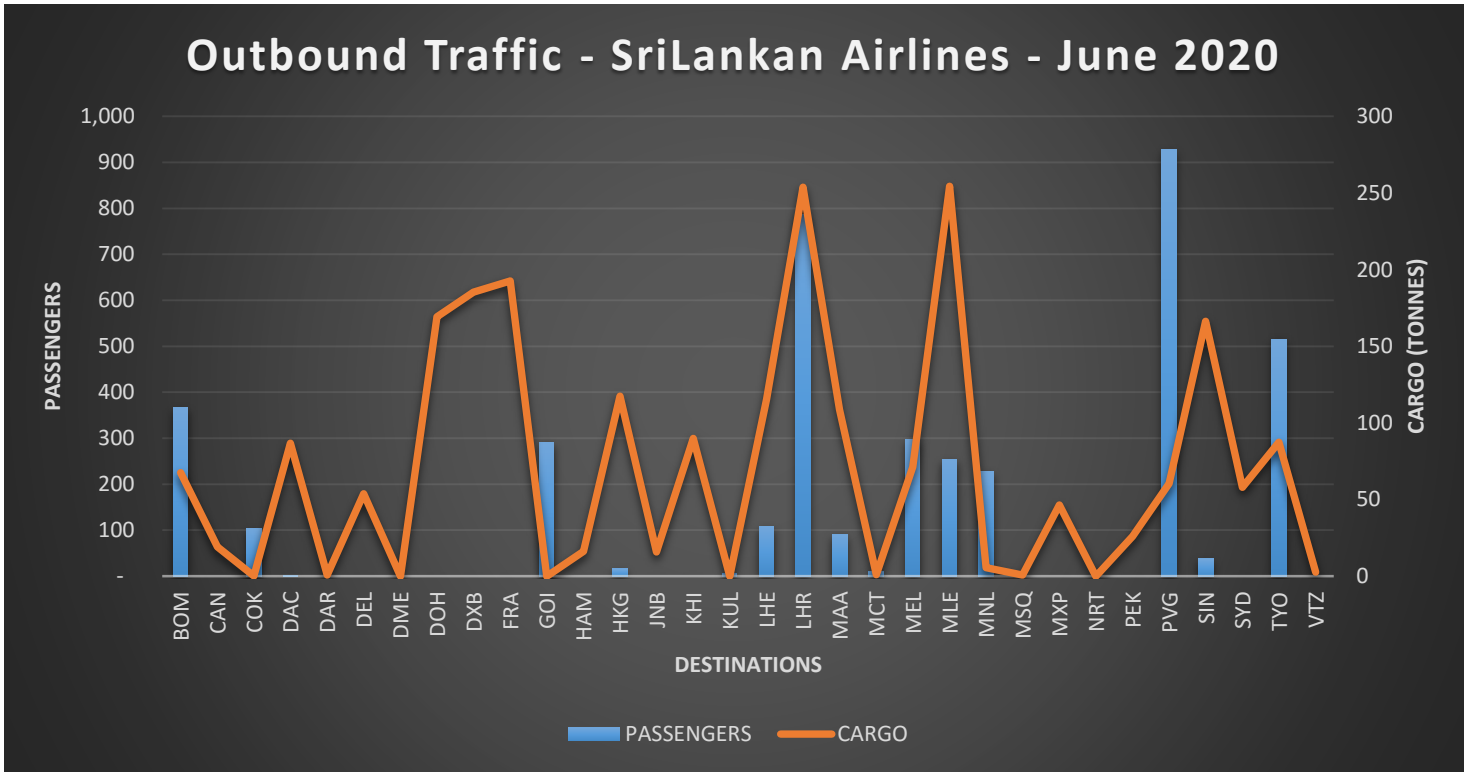

**Outbound Traffic – Local & Foreign Airlines – June 2020**

**Inbound Traffic – Local & Foreign Airlines – June 2020**