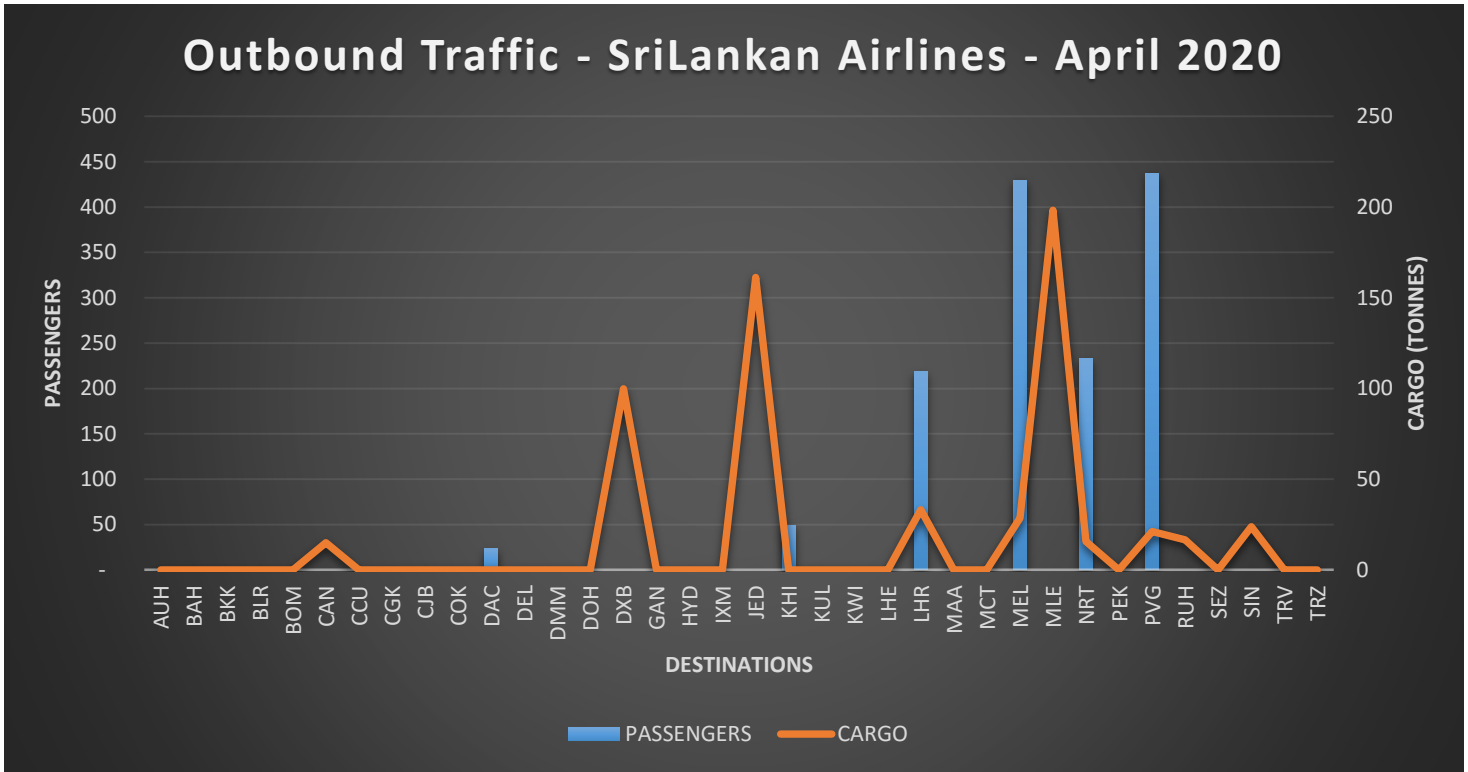

Outbound Traffic – Local & Foreign Airlines – April 2020

Inbound Traffic – Local & Foreign Airlines – April 2020