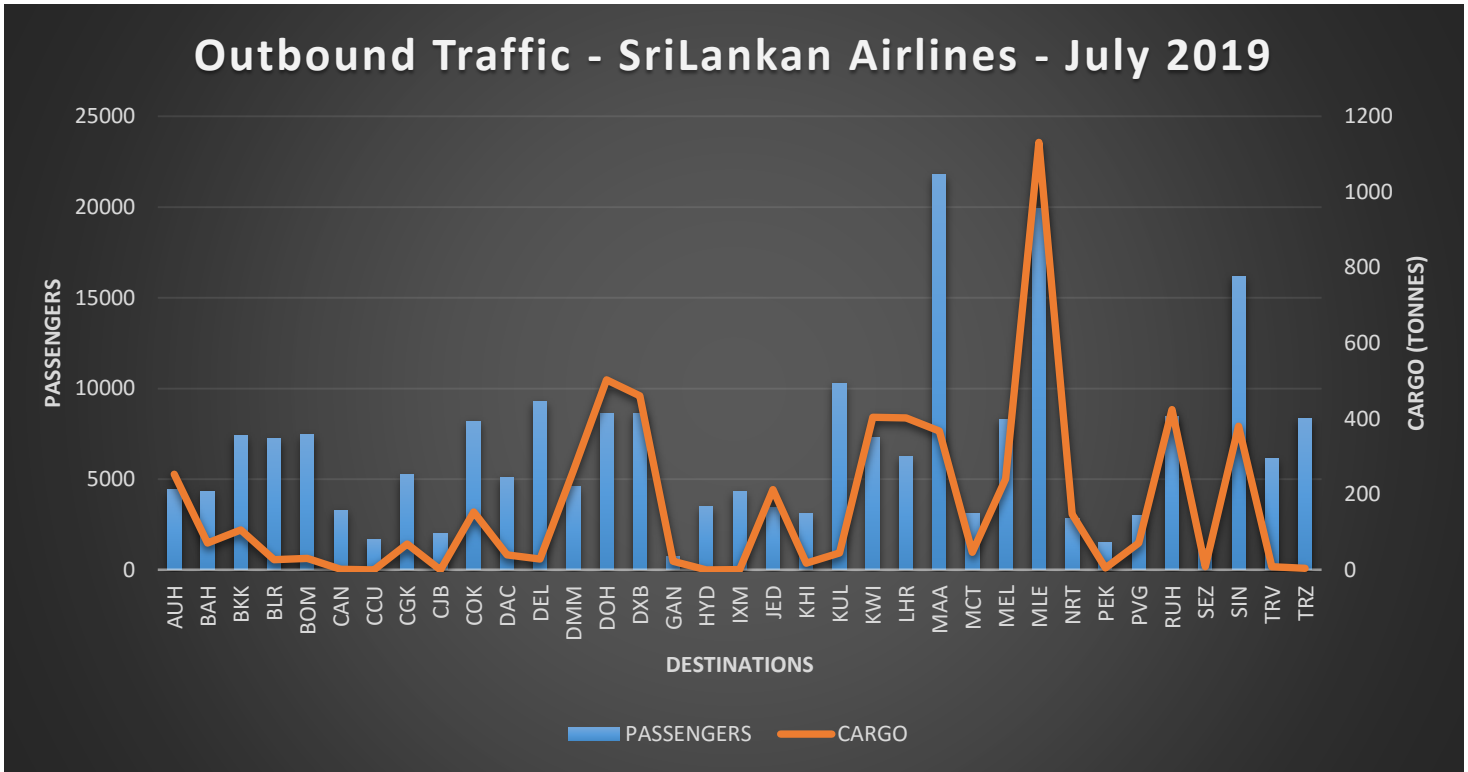

Outbound Traffic – Local & Foreign Airlines – July 2019

Inbound Traffic – Local & Foreign Airlines – July 2019