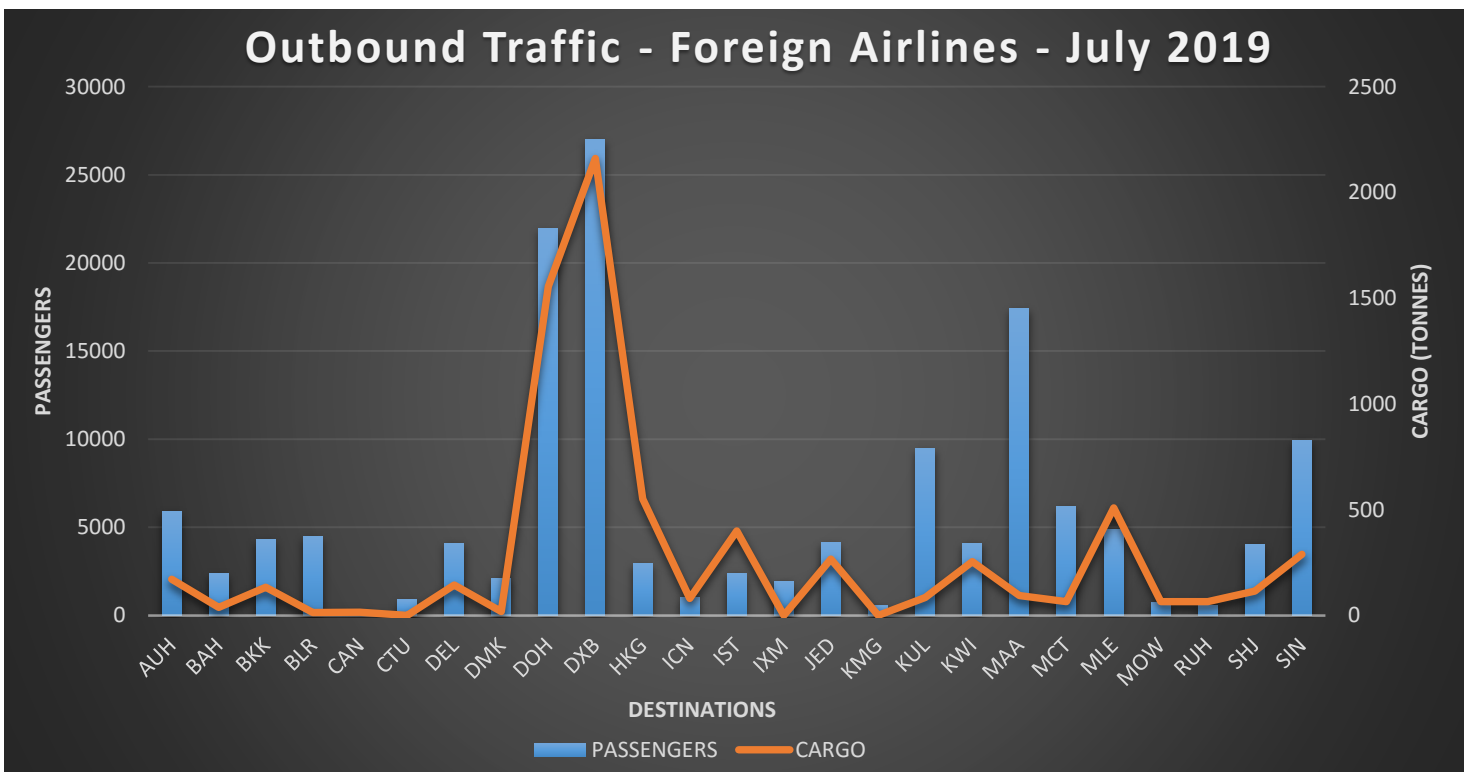

Outbound Traffic – Local & Foreign Airlines – July 2019

Inbound Traffic – Local & Foreign Airlines – July 2019