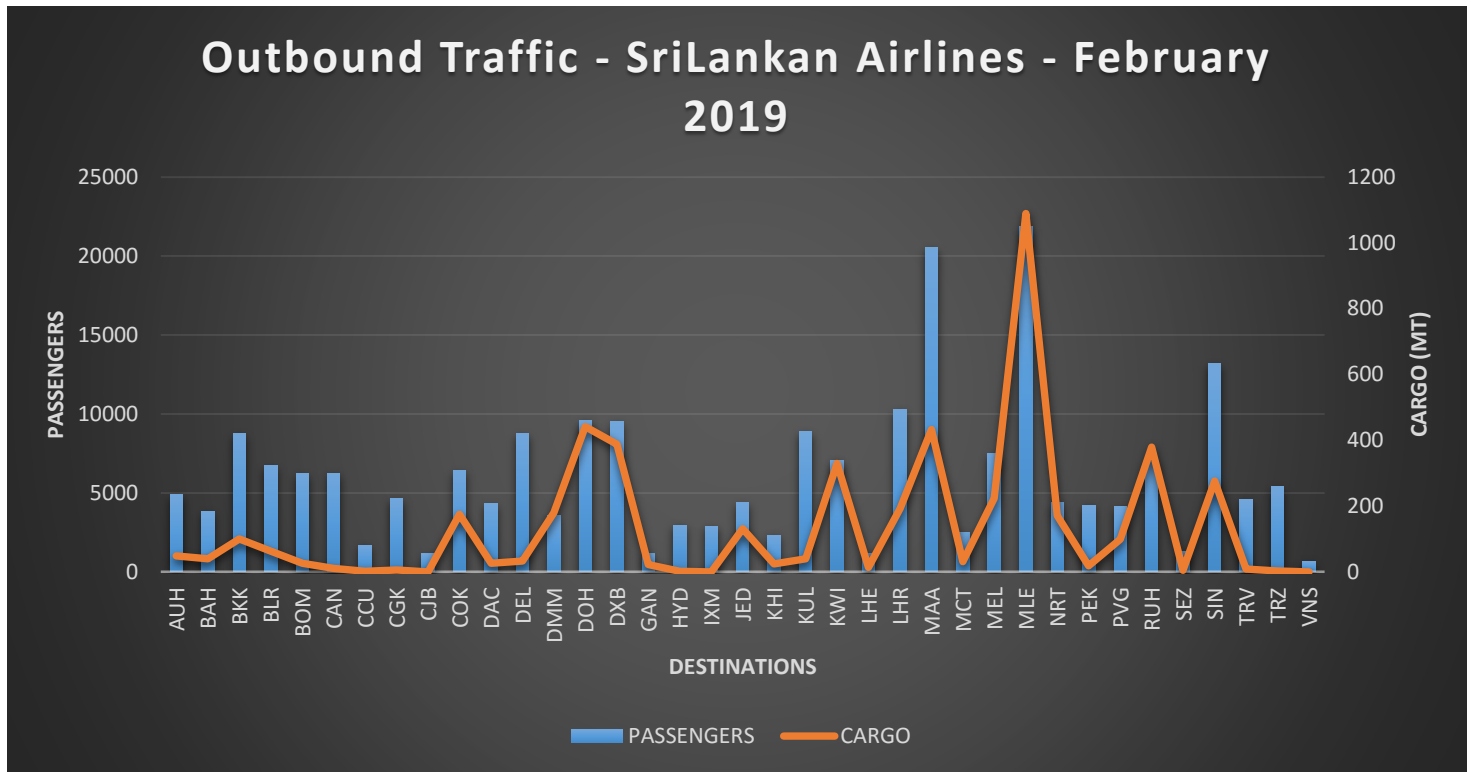

**Outbound Traffic – Local & Foreign Airlines – February 2019**

**Inbound Traffic – Local & Foreign Airlines – February 2019**