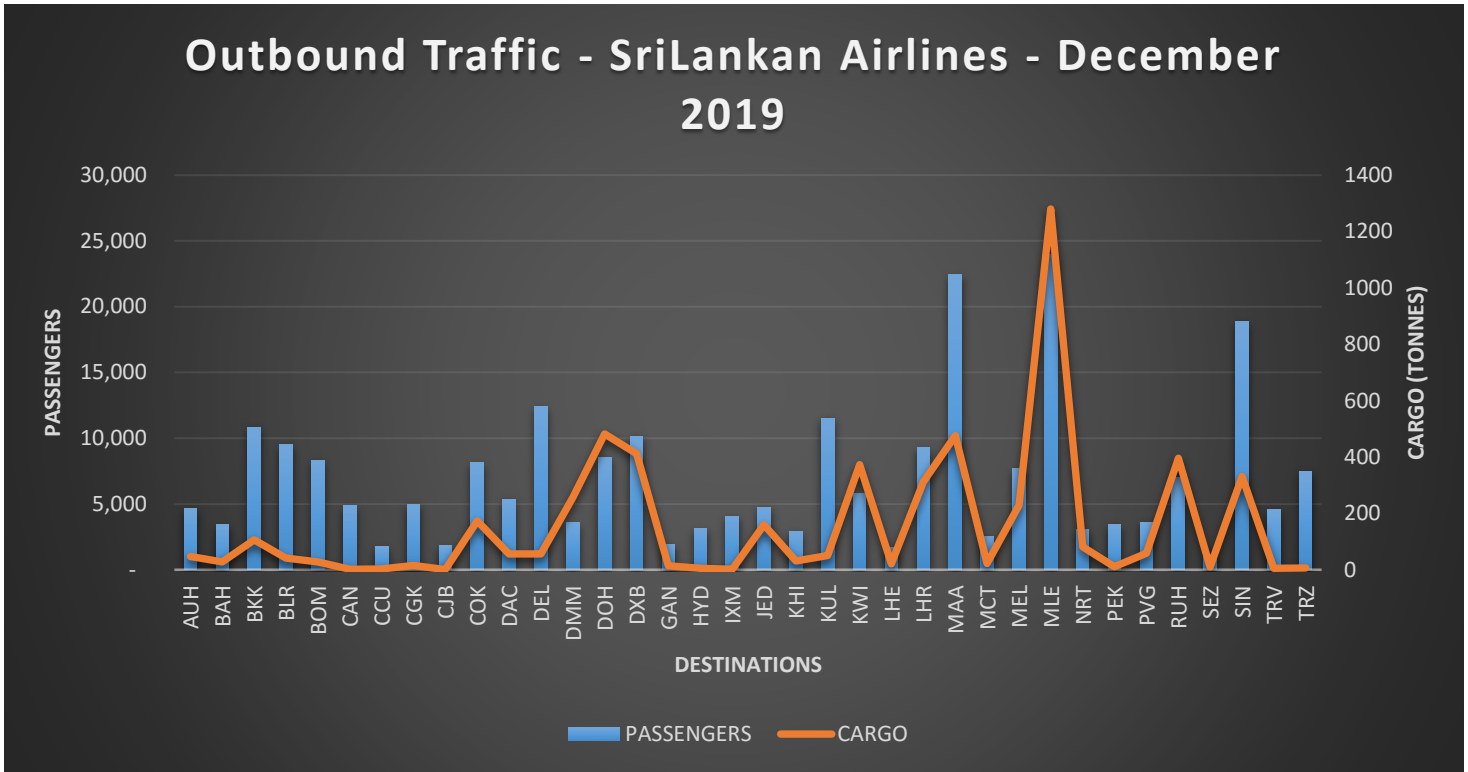

**Outbound Traffic – Local & Foreign Airlines – December 2019**

**Inbound Traffic – Local & Foreign Airlines – December 2019**