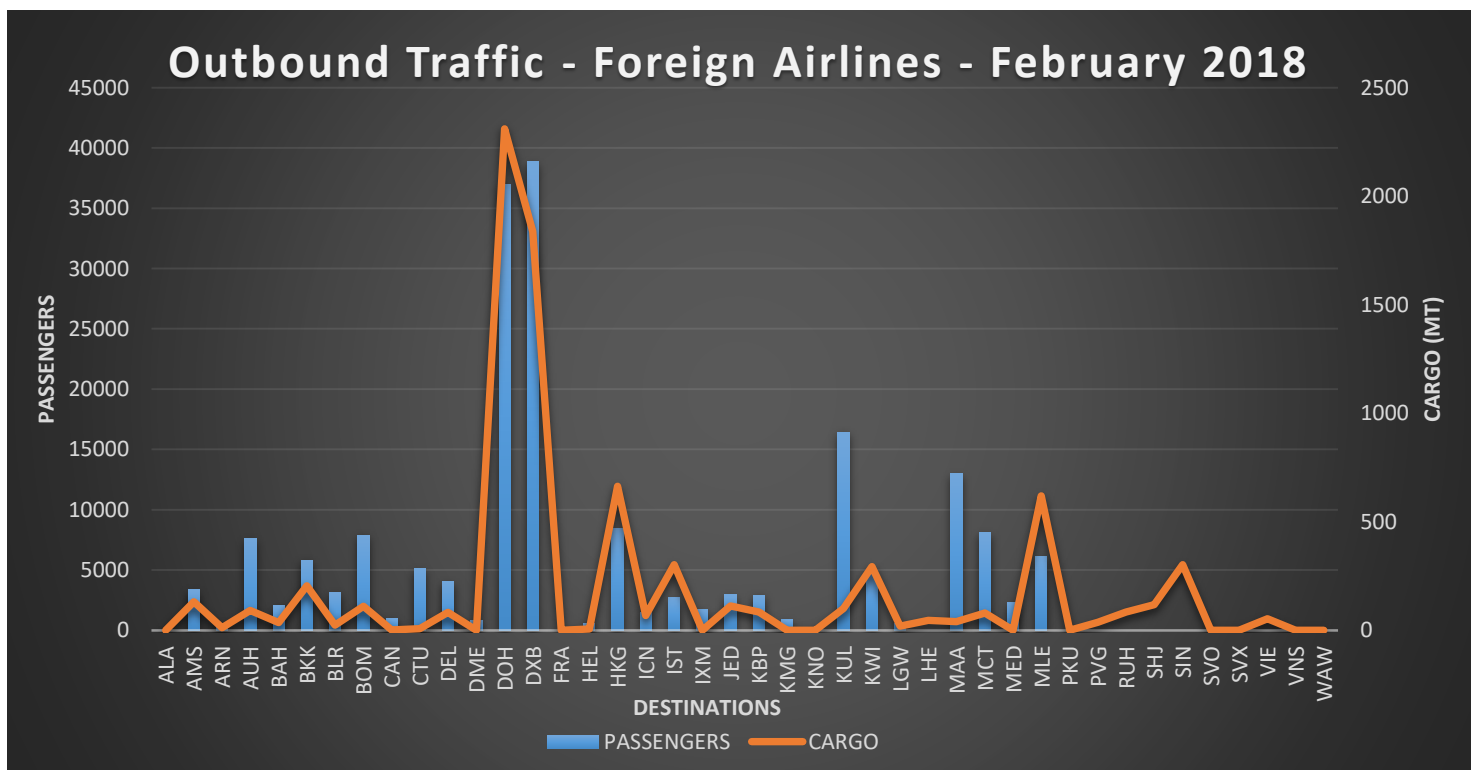

Outbound Traffic – Local & Foreign Airlines – February 2018

Inbound Traffic – Local & Foreign Airlines – February 2018