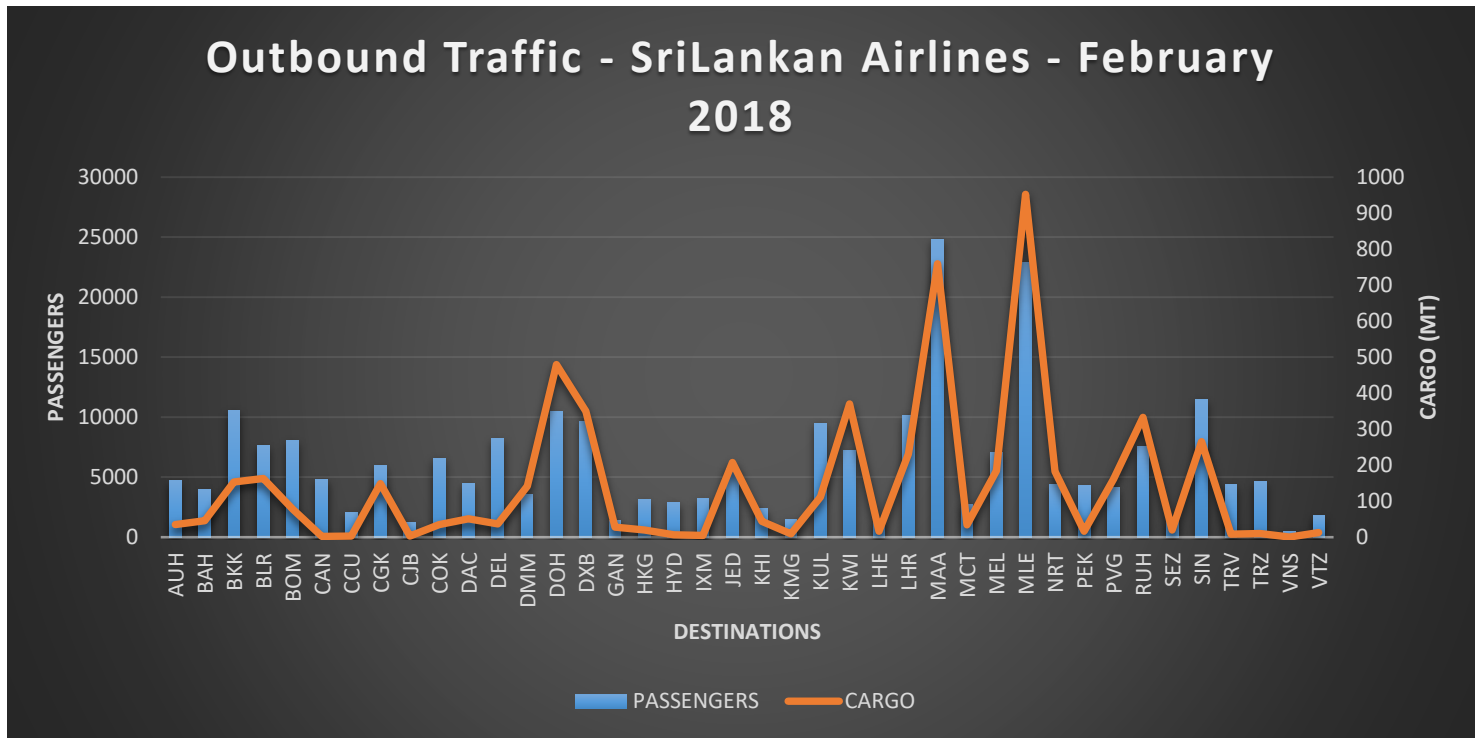

Outbound Traffic – Local & Foreign Airlines – February 2018

Inbound Traffic – Local & Foreign Airlines – February 2018