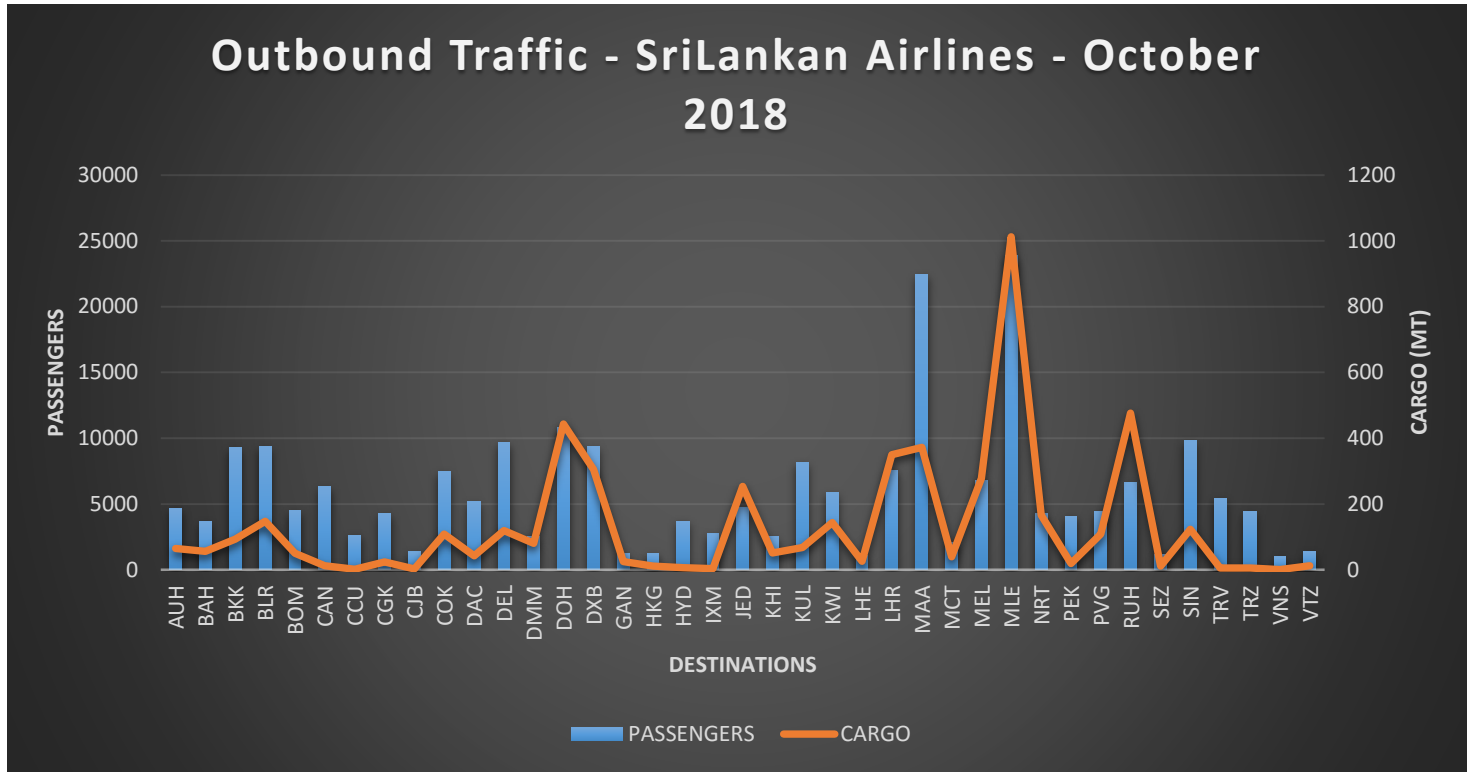

Outbound Traffic – Local & Foreign Airlines – October 2018

Inbound Traffic – Local & Foreign Airlines – October 2018