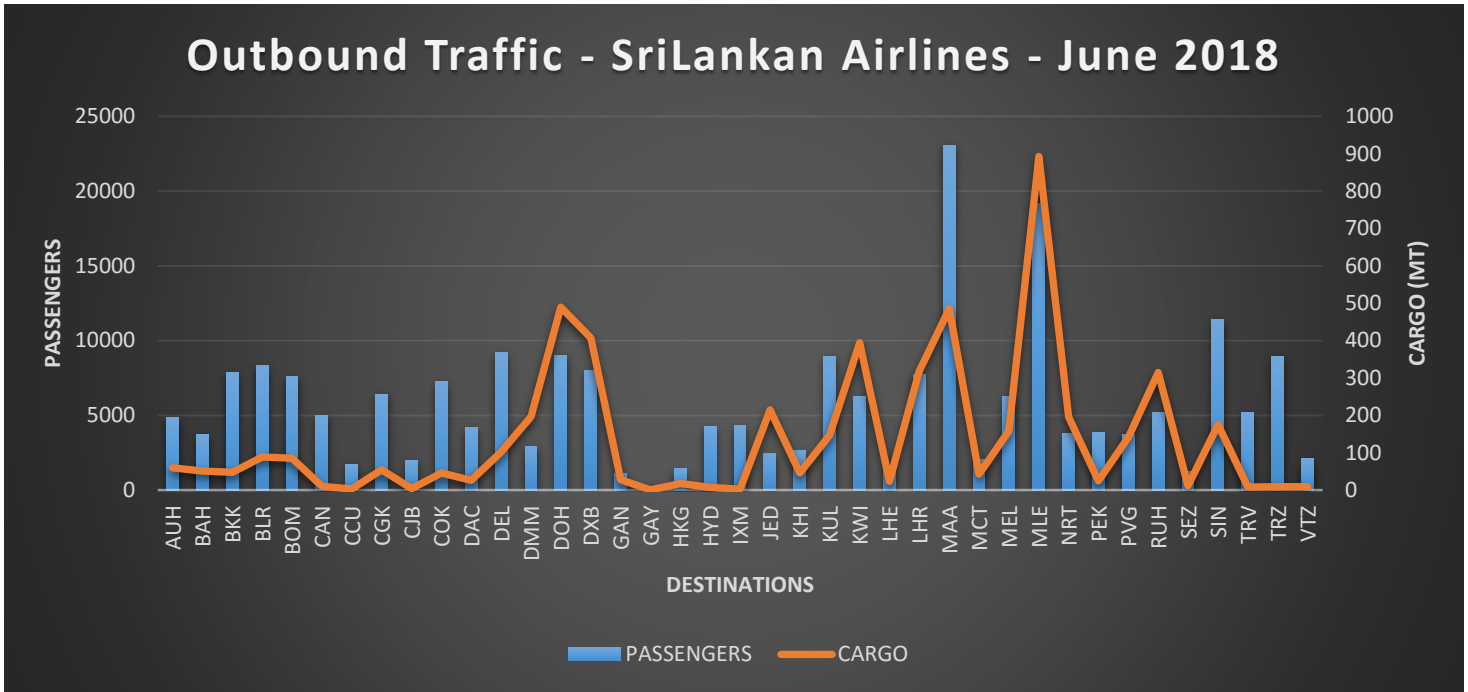

Outbound Traffic – Local & Foreign Airlines – June 2018

Inbound Traffic – Local & Foreign Airlines – June 2018