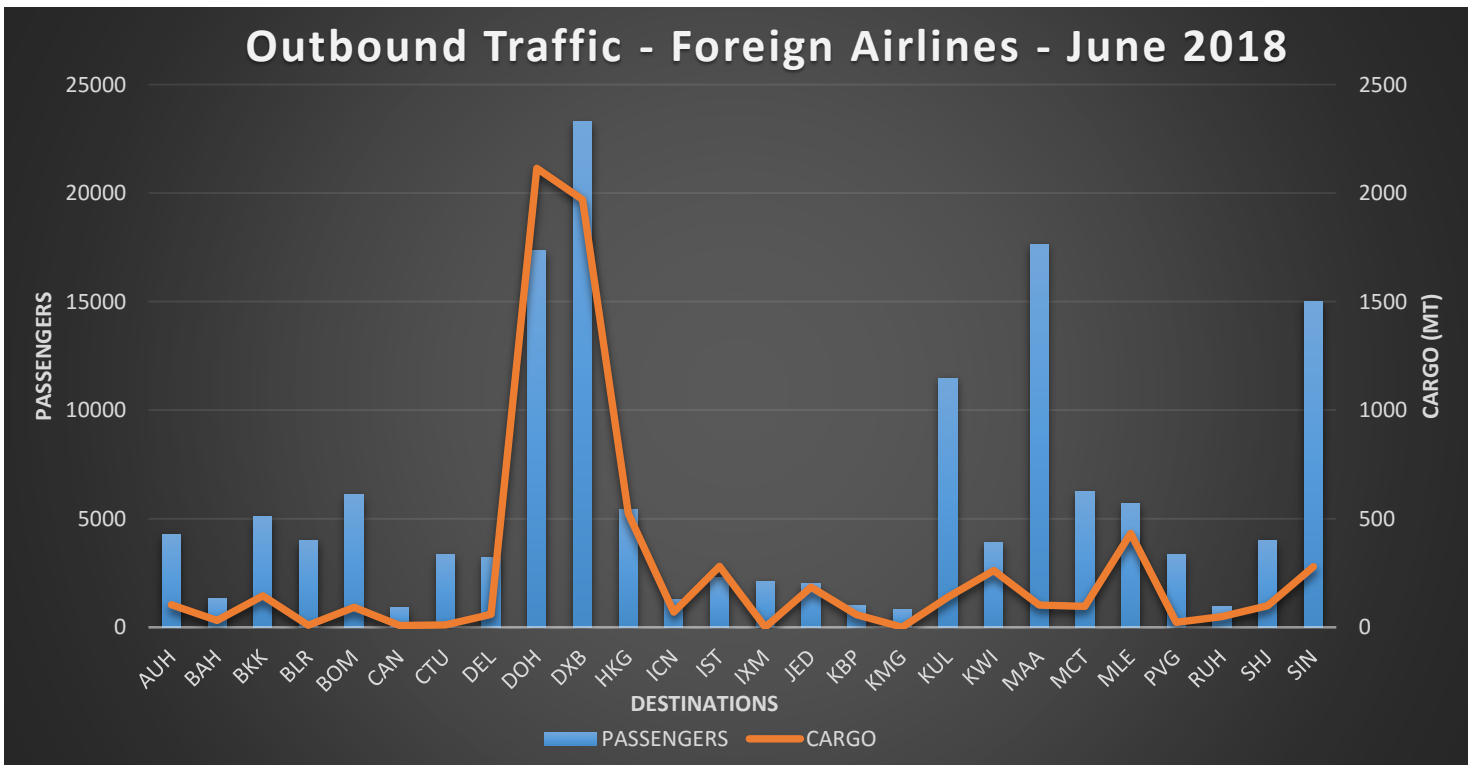

Outbound Traffic – Local & Foreign Airlines – June 2018

Inbound Traffic – Local & Foreign Airlines – June 2018