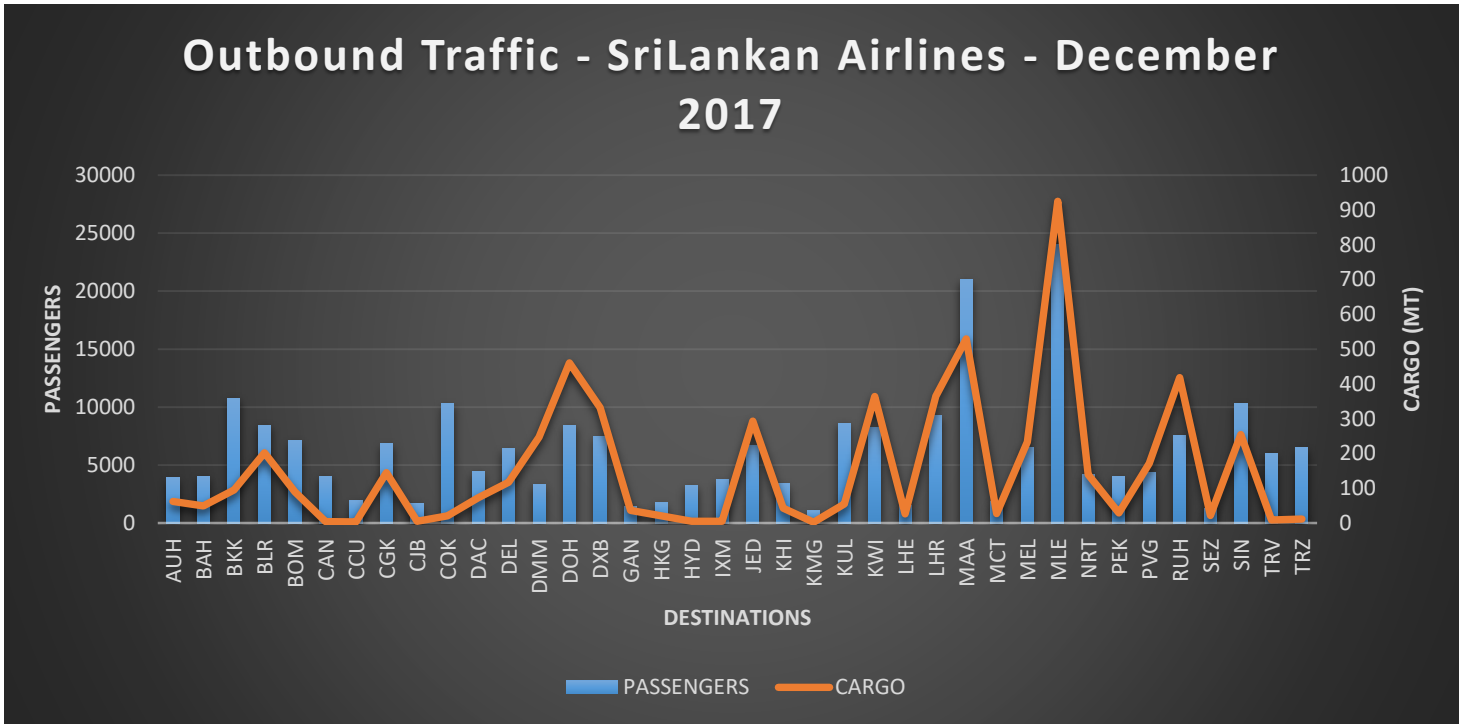

Outbound Traffic – Local & Foreign Airlines – December 2017

Inbound Traffic – Local & Foreign Airlines – December 2017